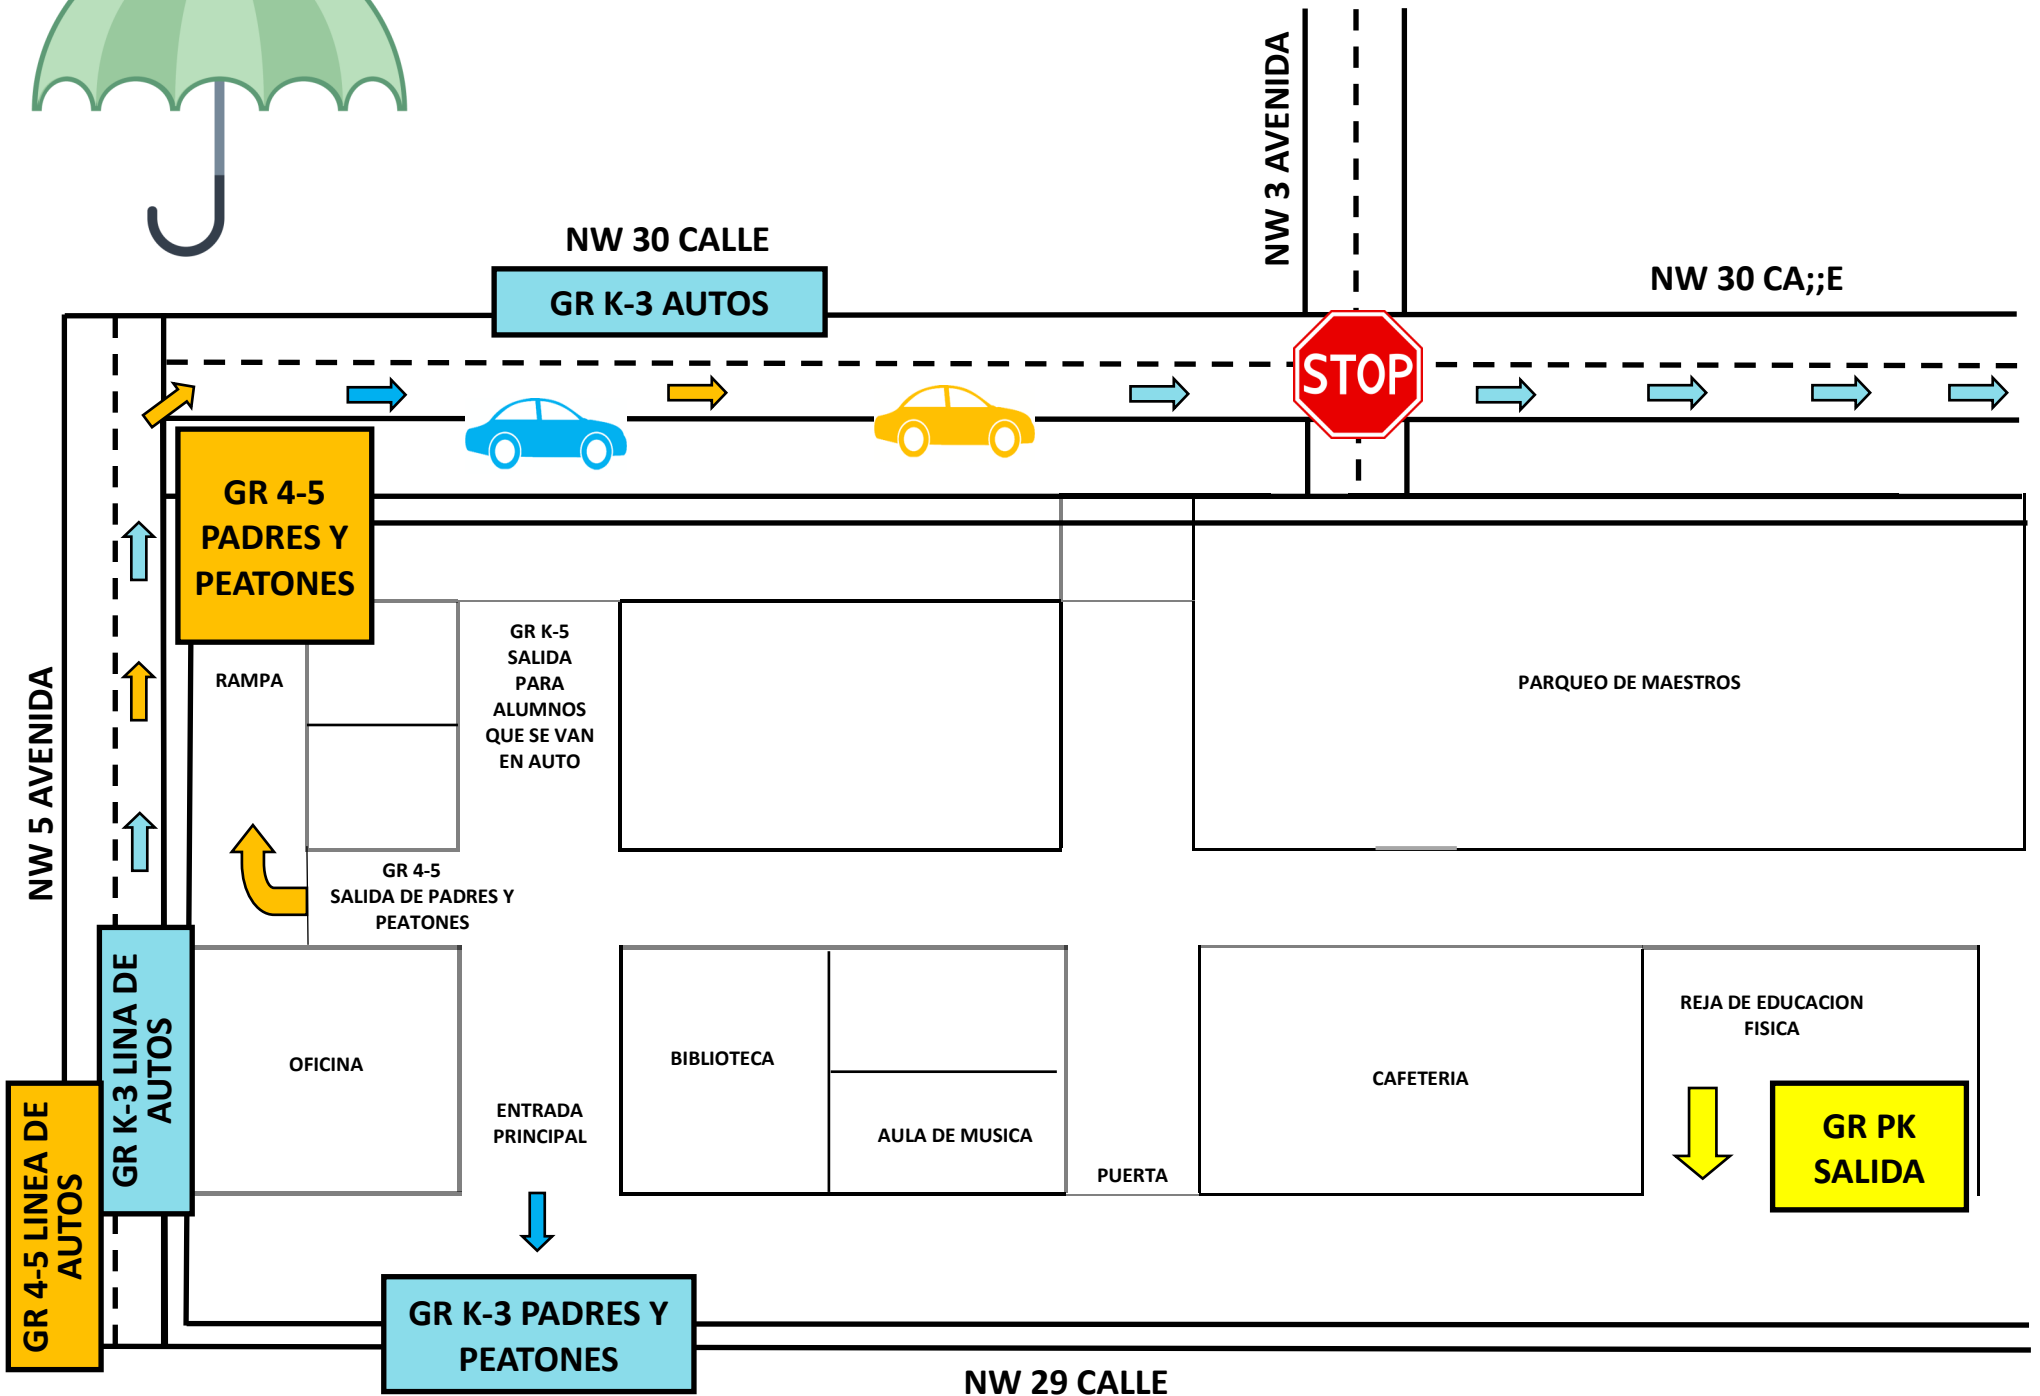

2021-22 ENEIDA M. HARTNER ELEMENTARY

GRADOS K-3 SALIDA DURANTE DIAS DE LLUVIA