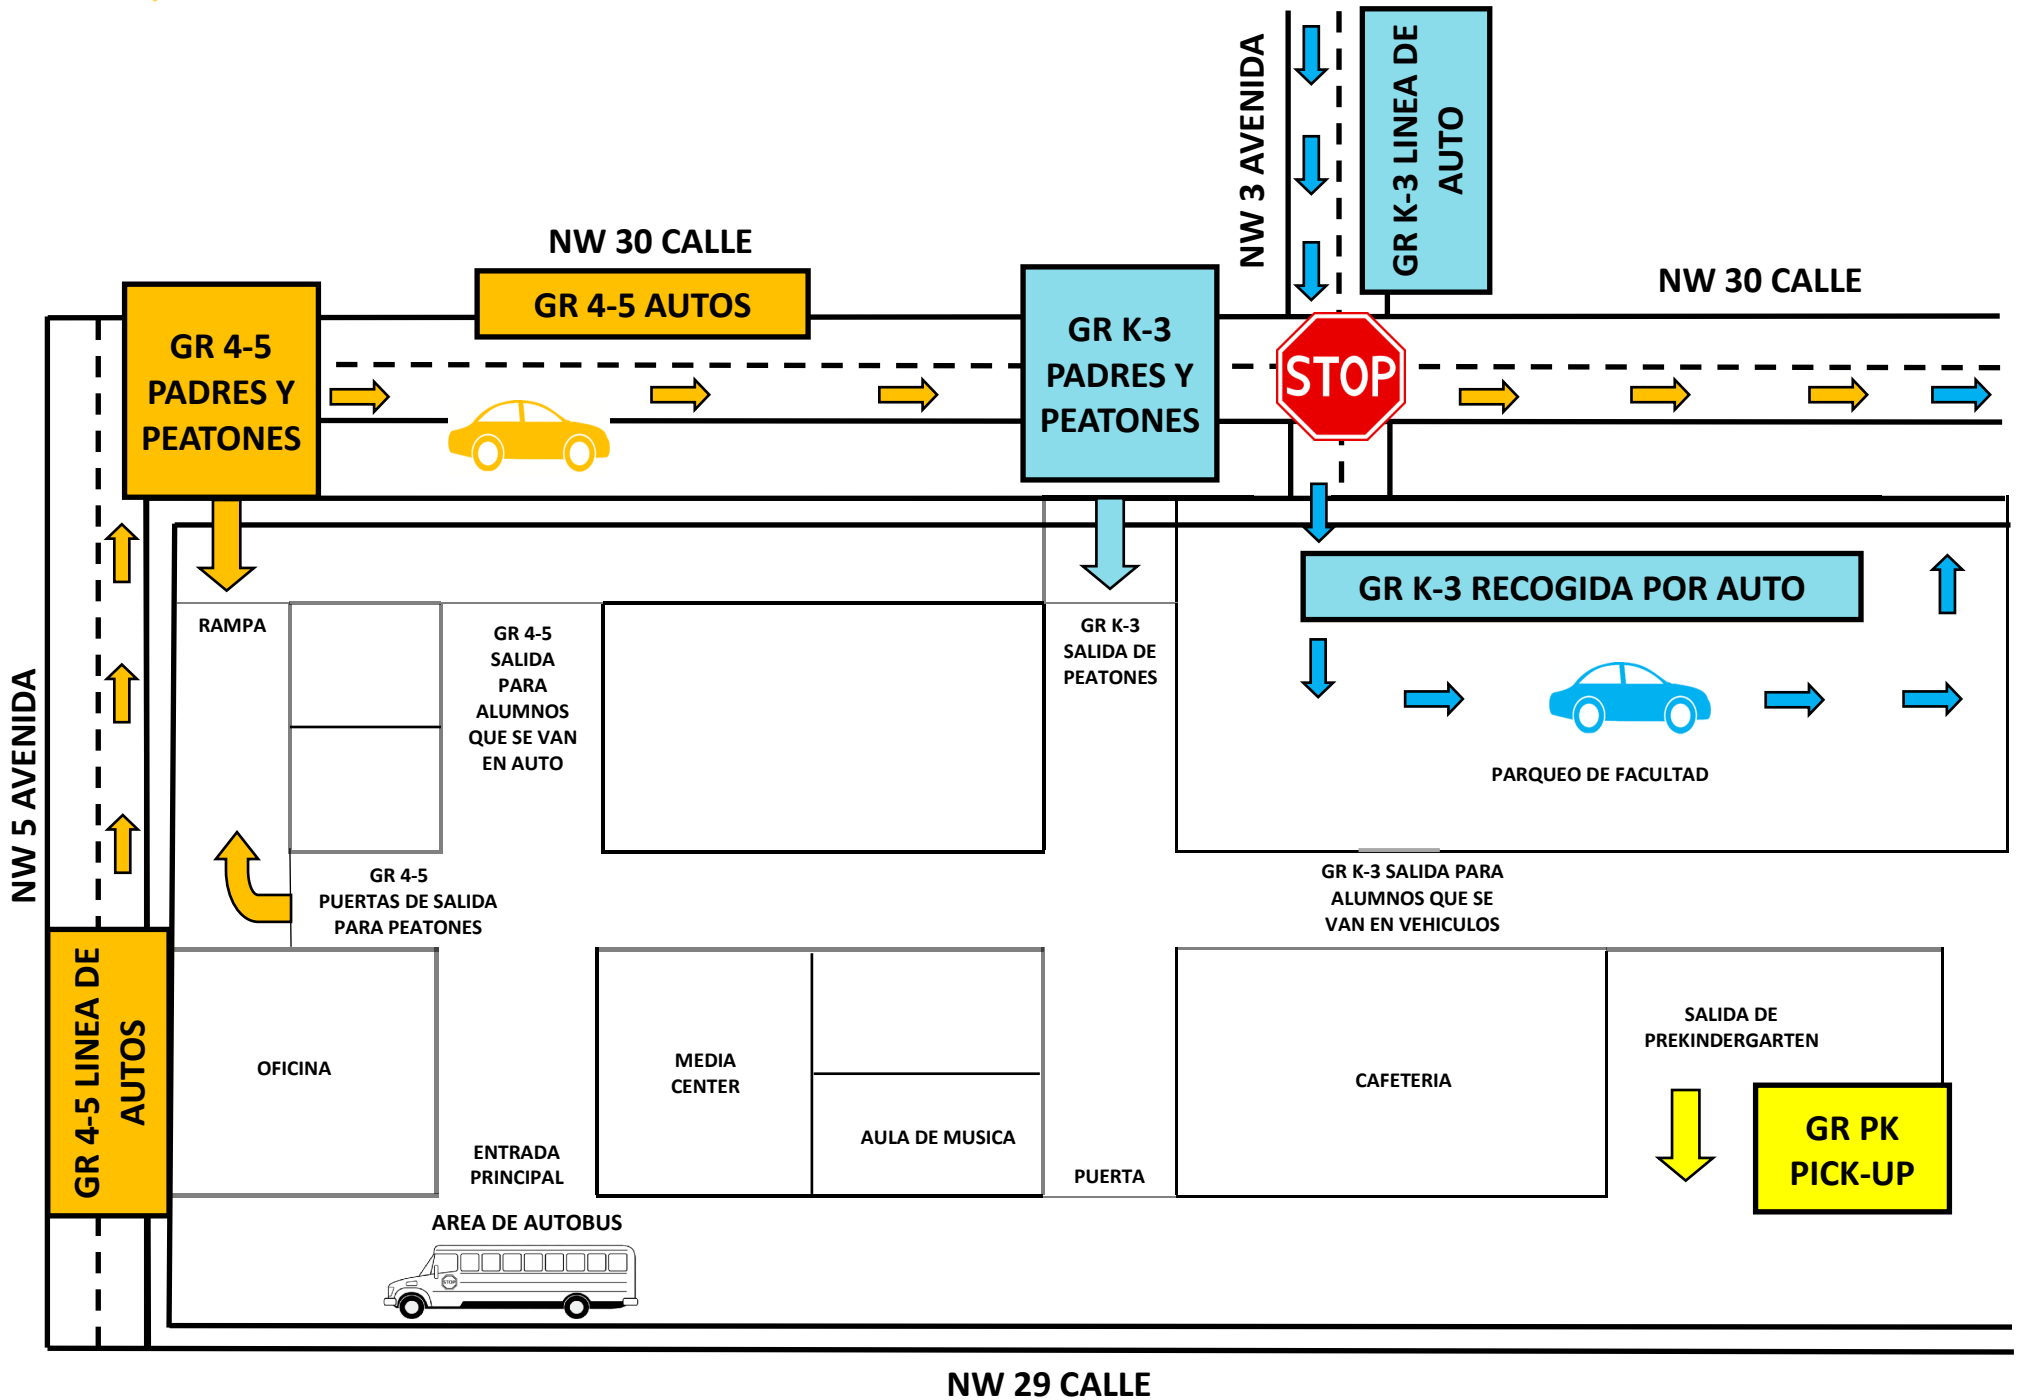

2021-22 ENEIDA M. HARTNER ELEMENTARY DISMISSAL