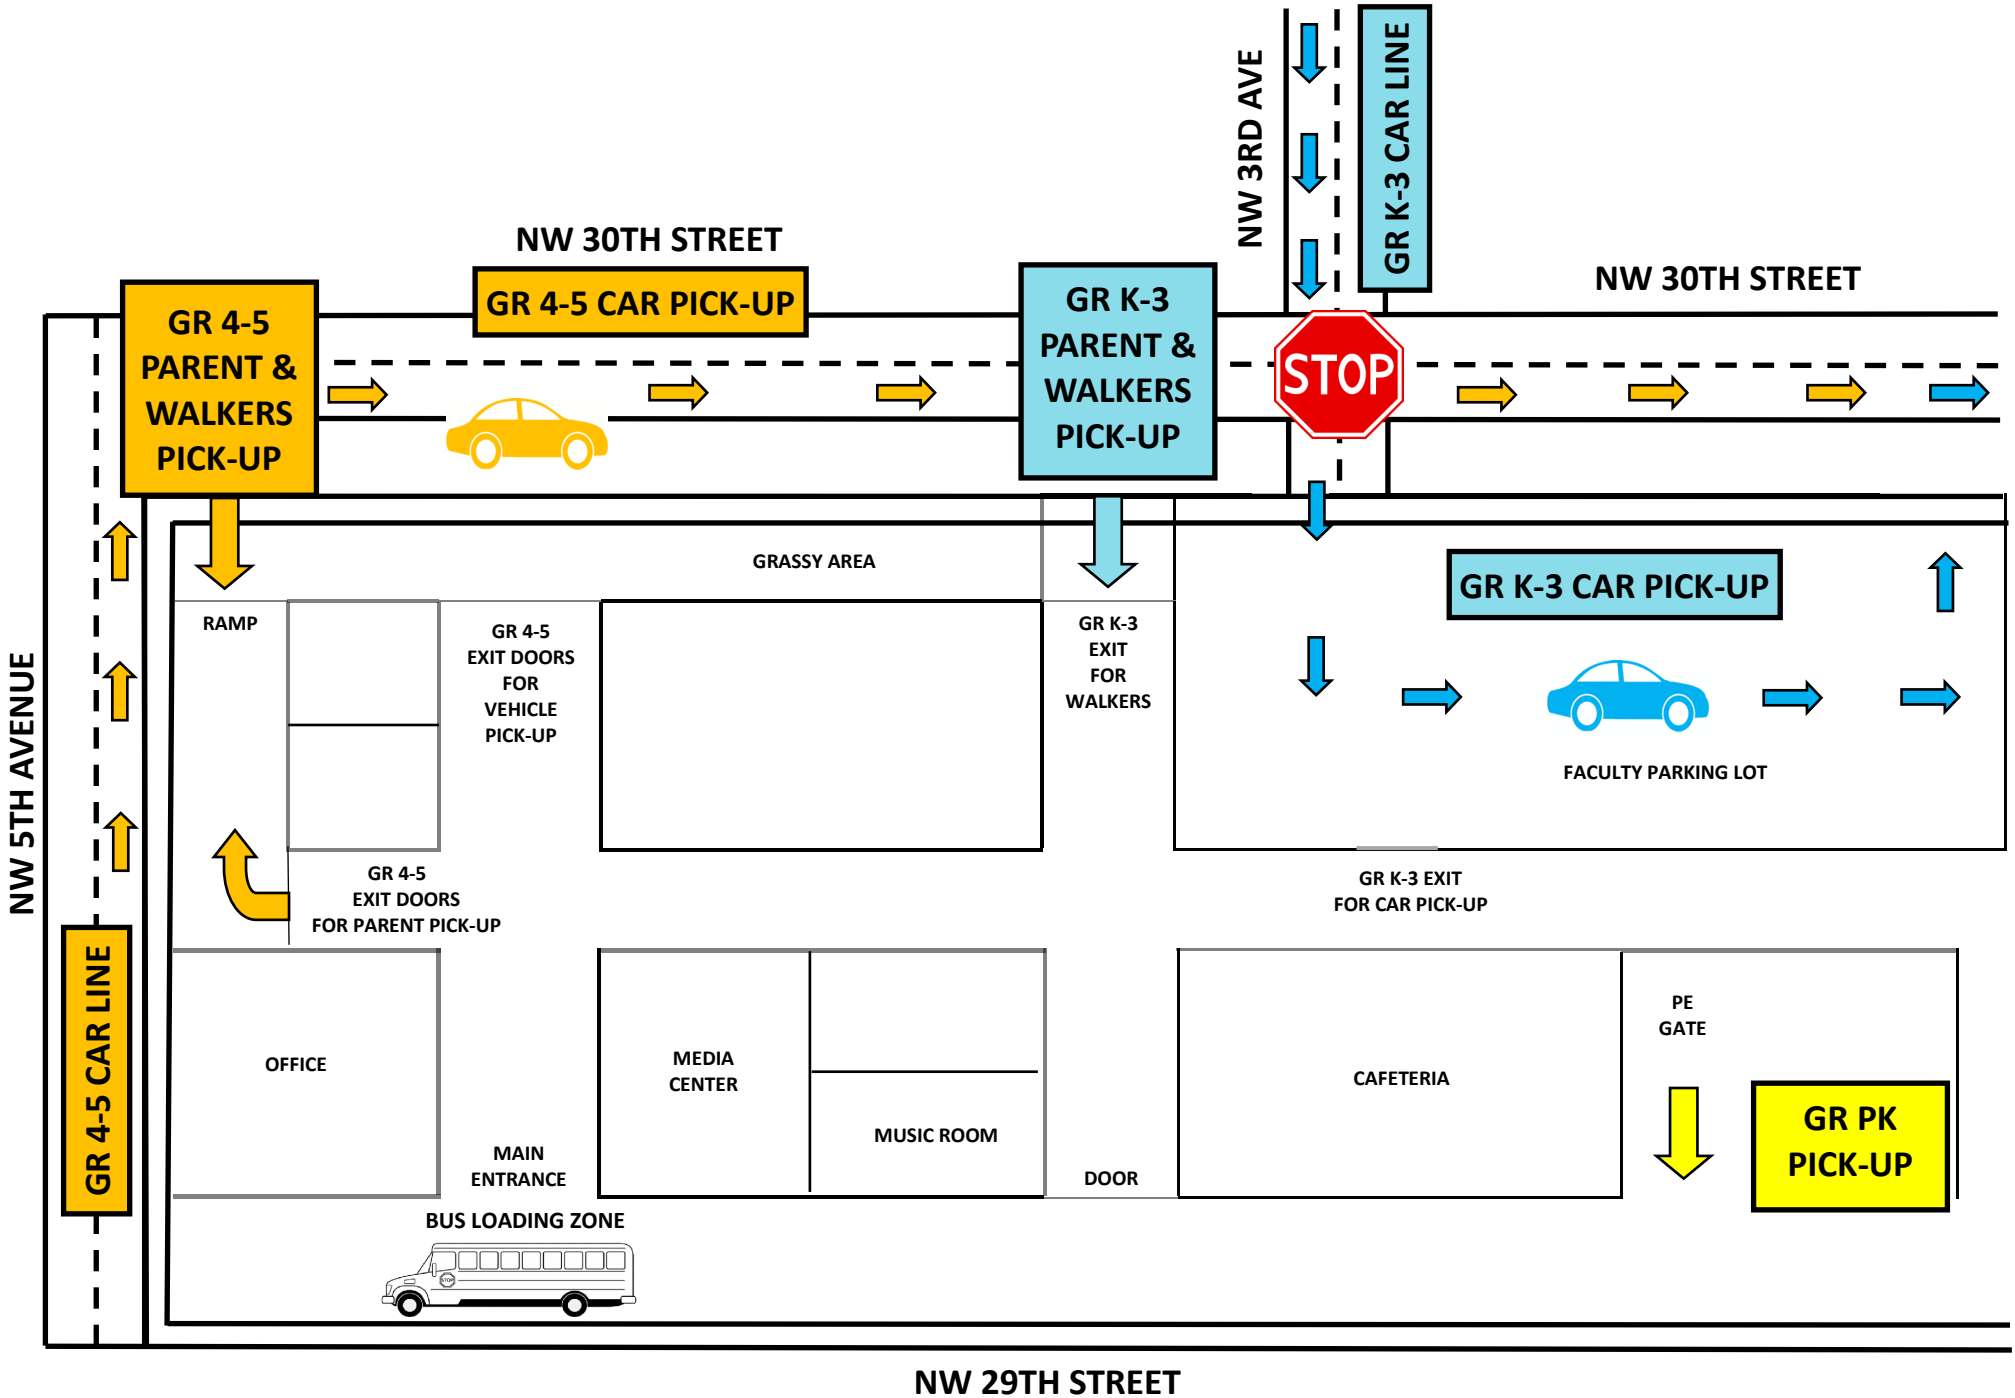

2021-22 ENEIDA M. HARTNER ELEMENTARY DISMISSAL