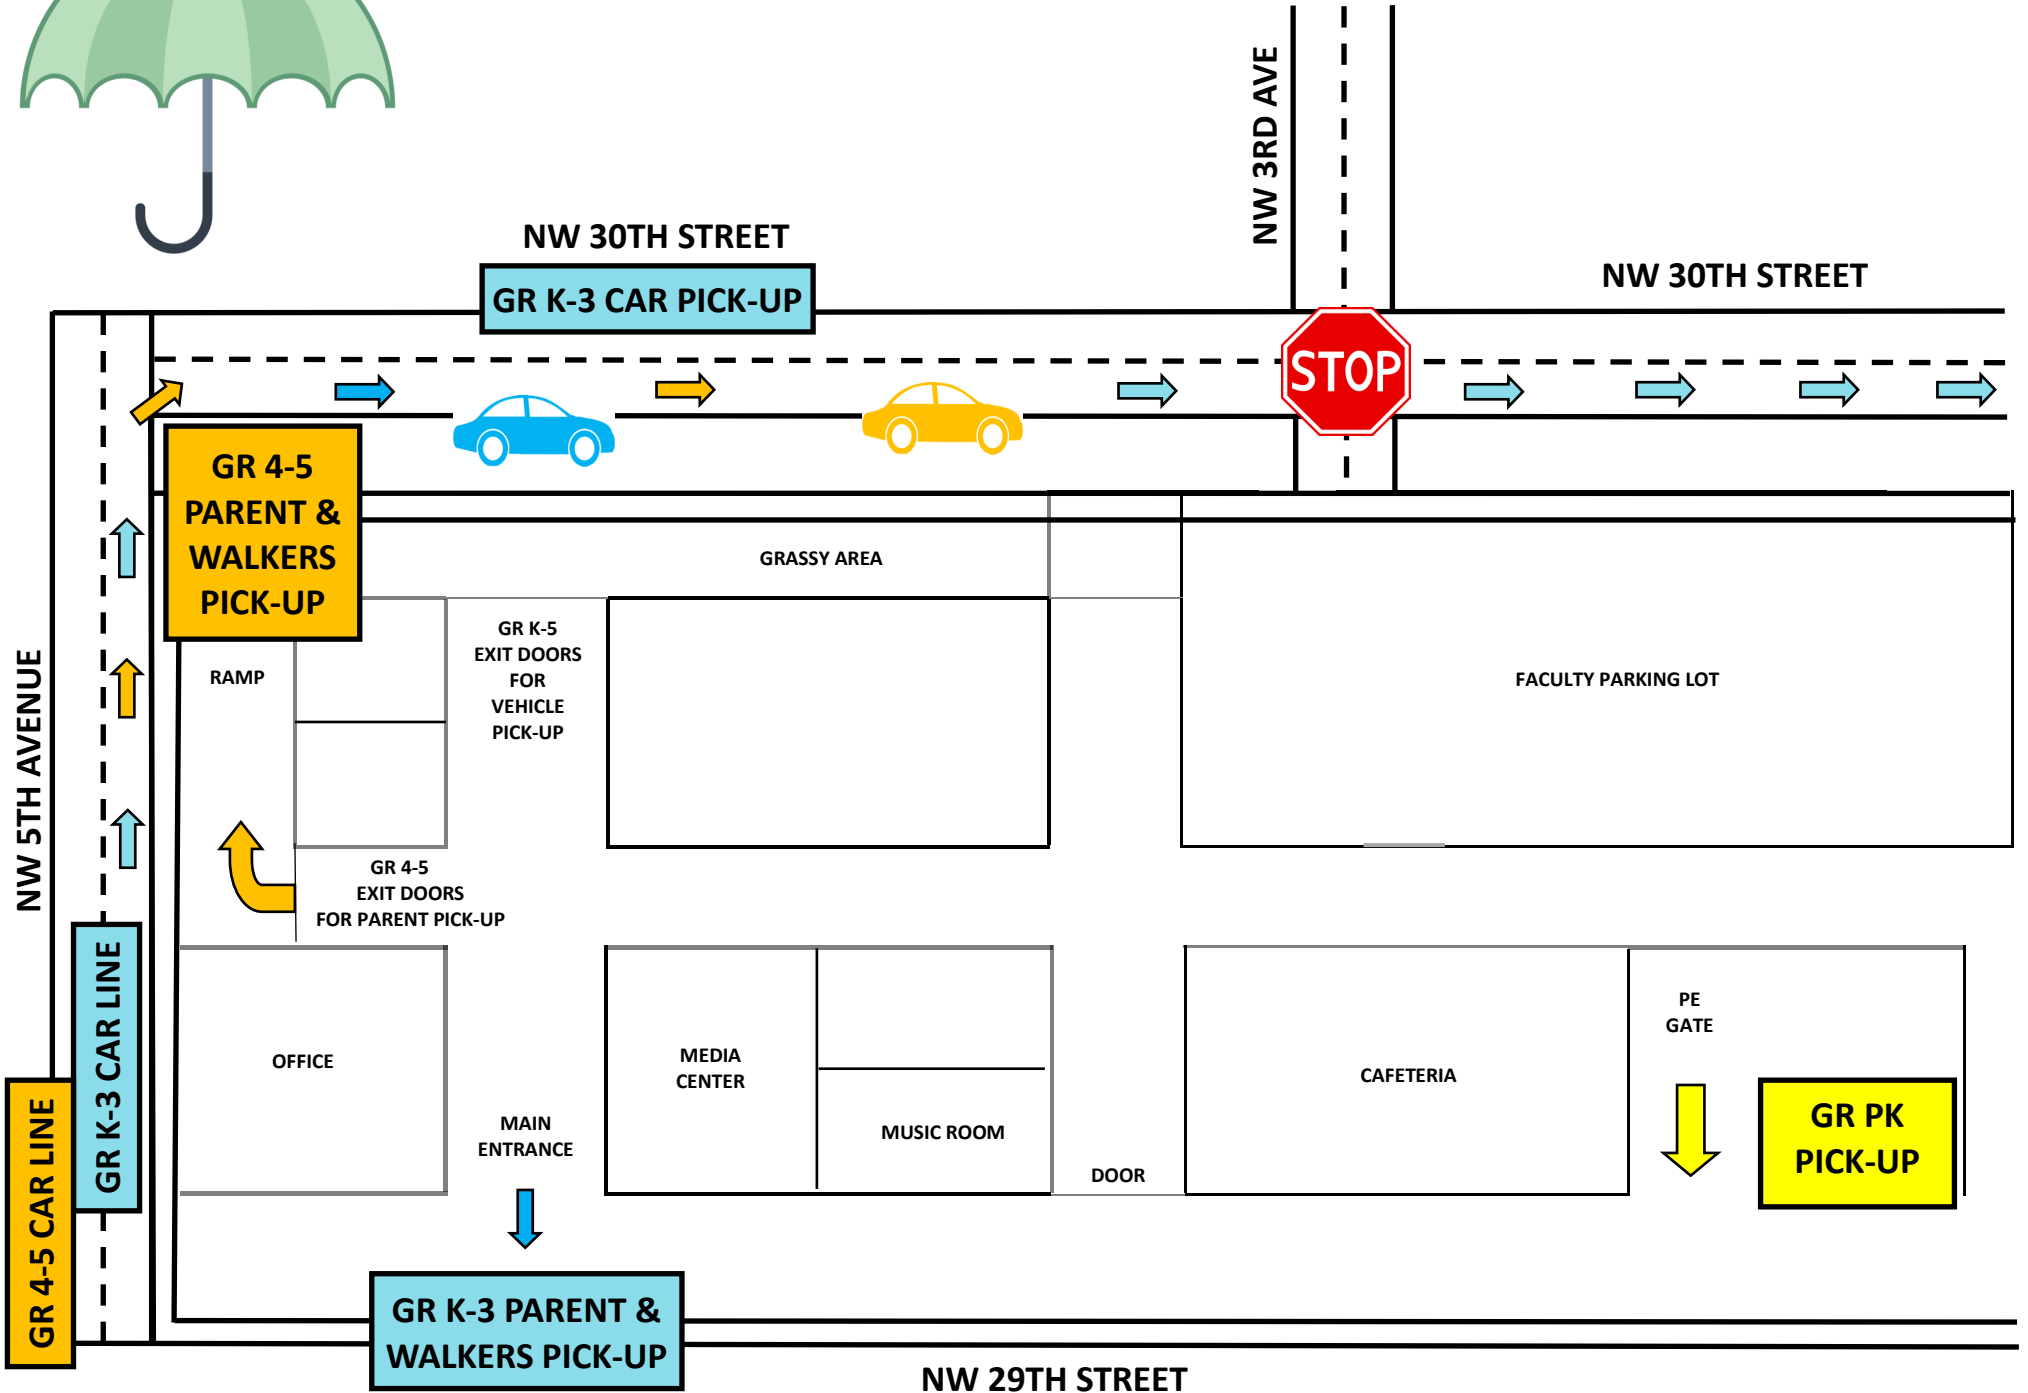

2021-22 ENEIDA M. HARTNER ELEMENTARY GRADES K-3 RAINY DAY DISMISSAL